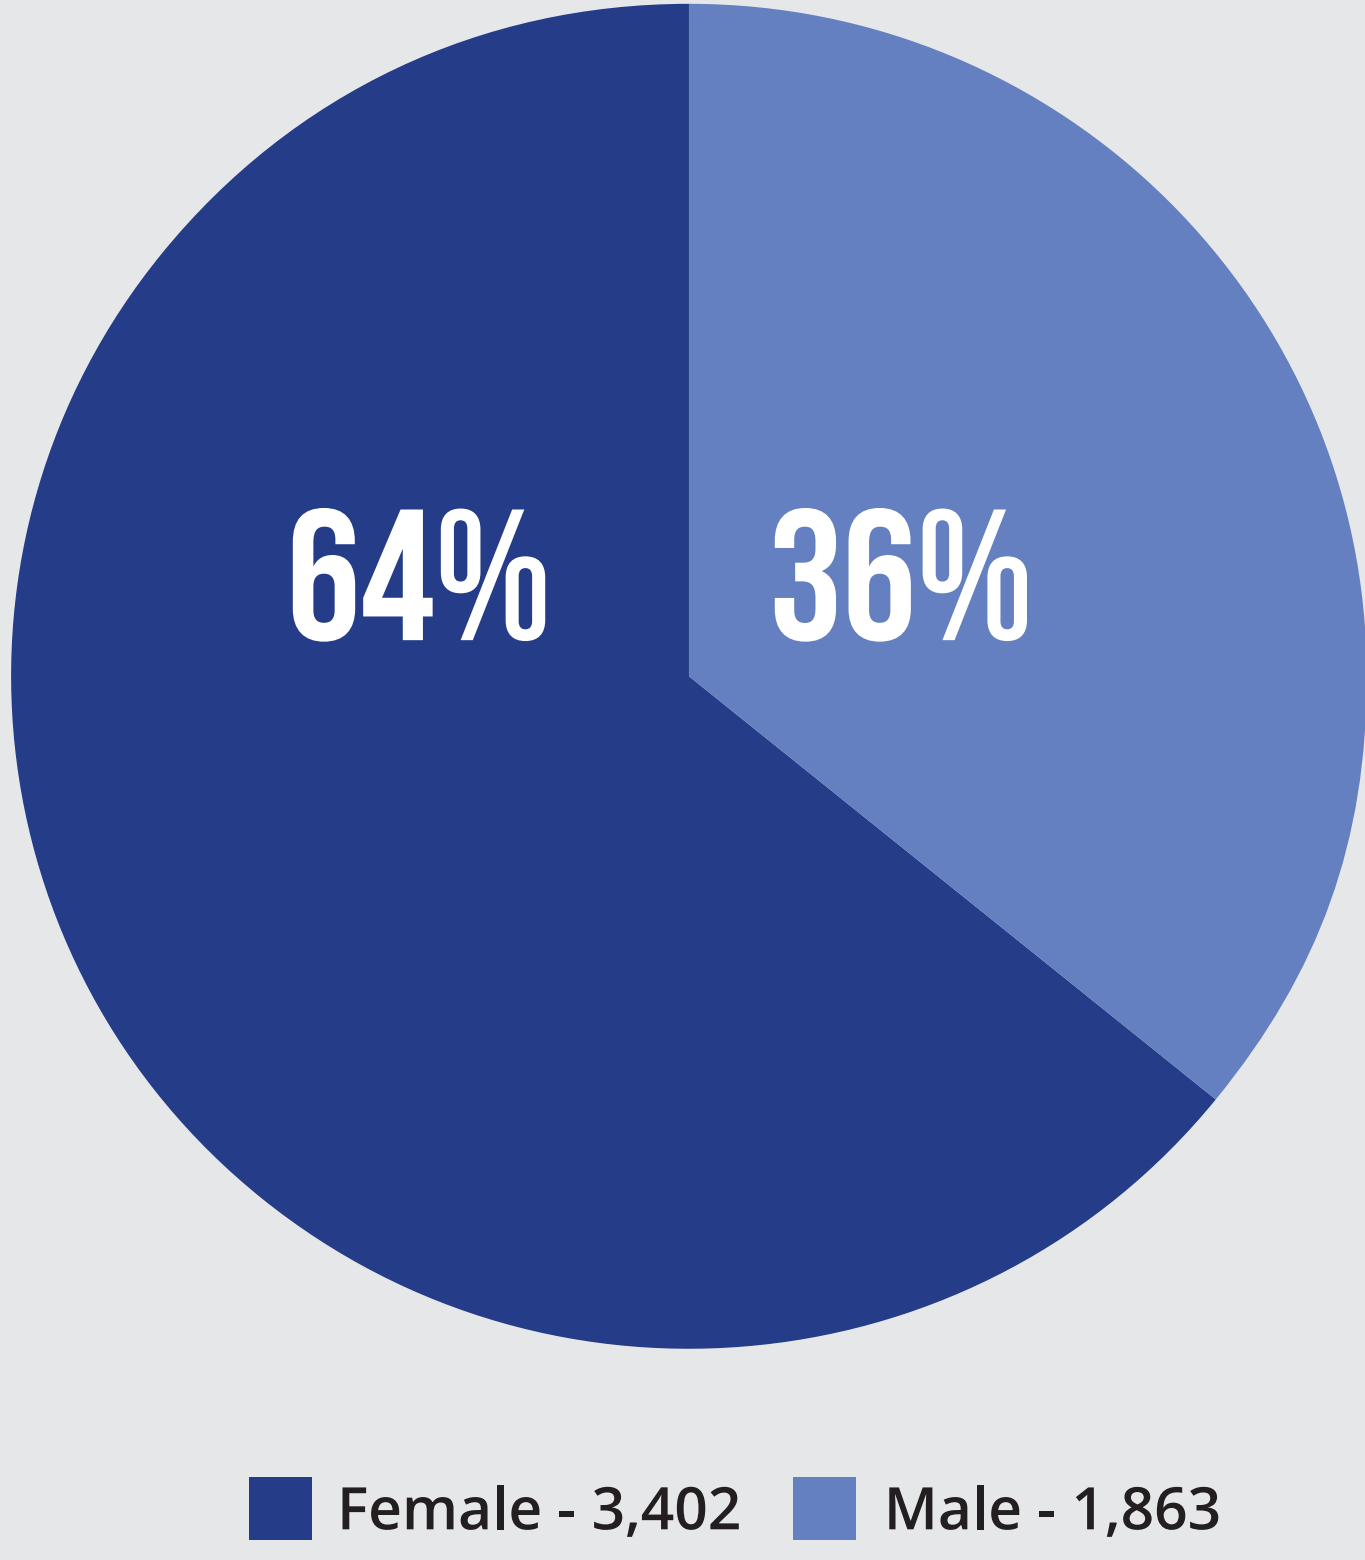

DIVERSITY DASHBOARD

2022

Undergraduate Enrollment by Race

Graduate Enrollment by Race

**Undergraduate Students
Total = 5,265**

**Graduate Students
Total = 1,050**

Full-Time Instructional Staff by Rank and Race/Ethnicity

Occupational Category by Ethnicity