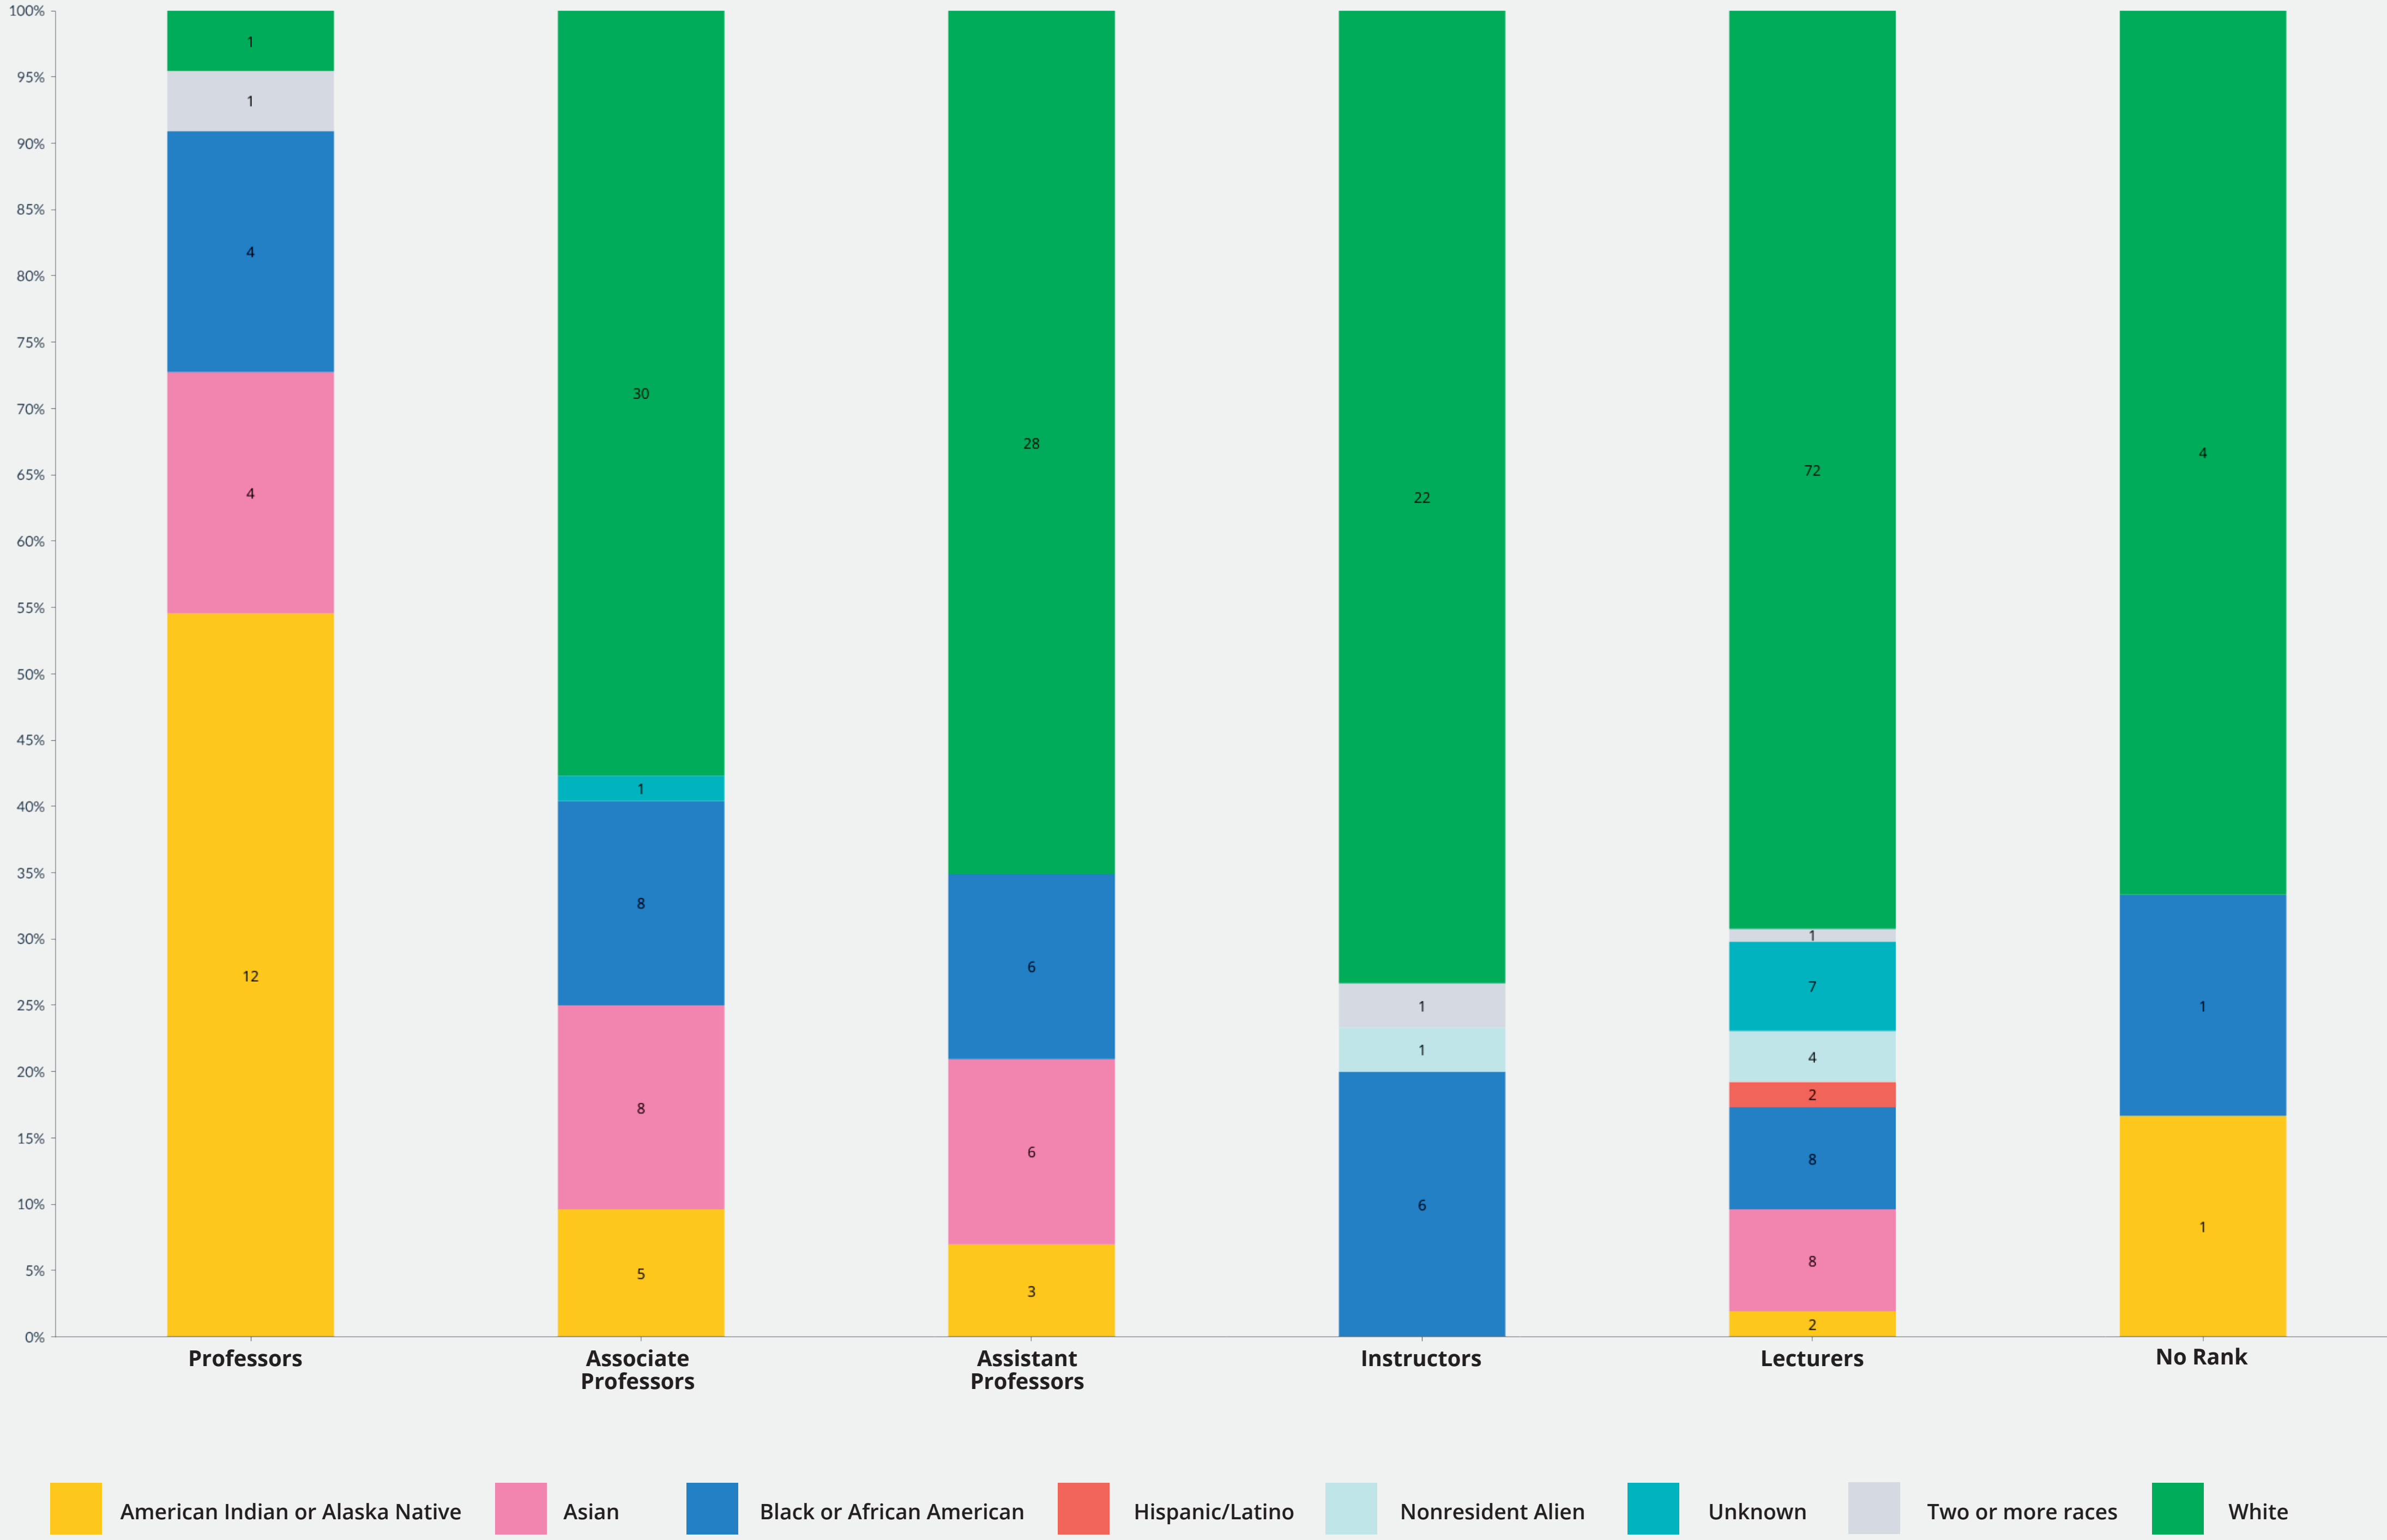

DIVERSITY DASHBOARD

2022

Undergraduate Enrollment by Race

Graduate Enrollment by Race

**Undergraduate Students
Total = 5,265**

**Graduate Students
Total = 1,050**

Full-Time Instructional Staff by Rank and Race/Ethnicity

Occupational Category by Ethnicity