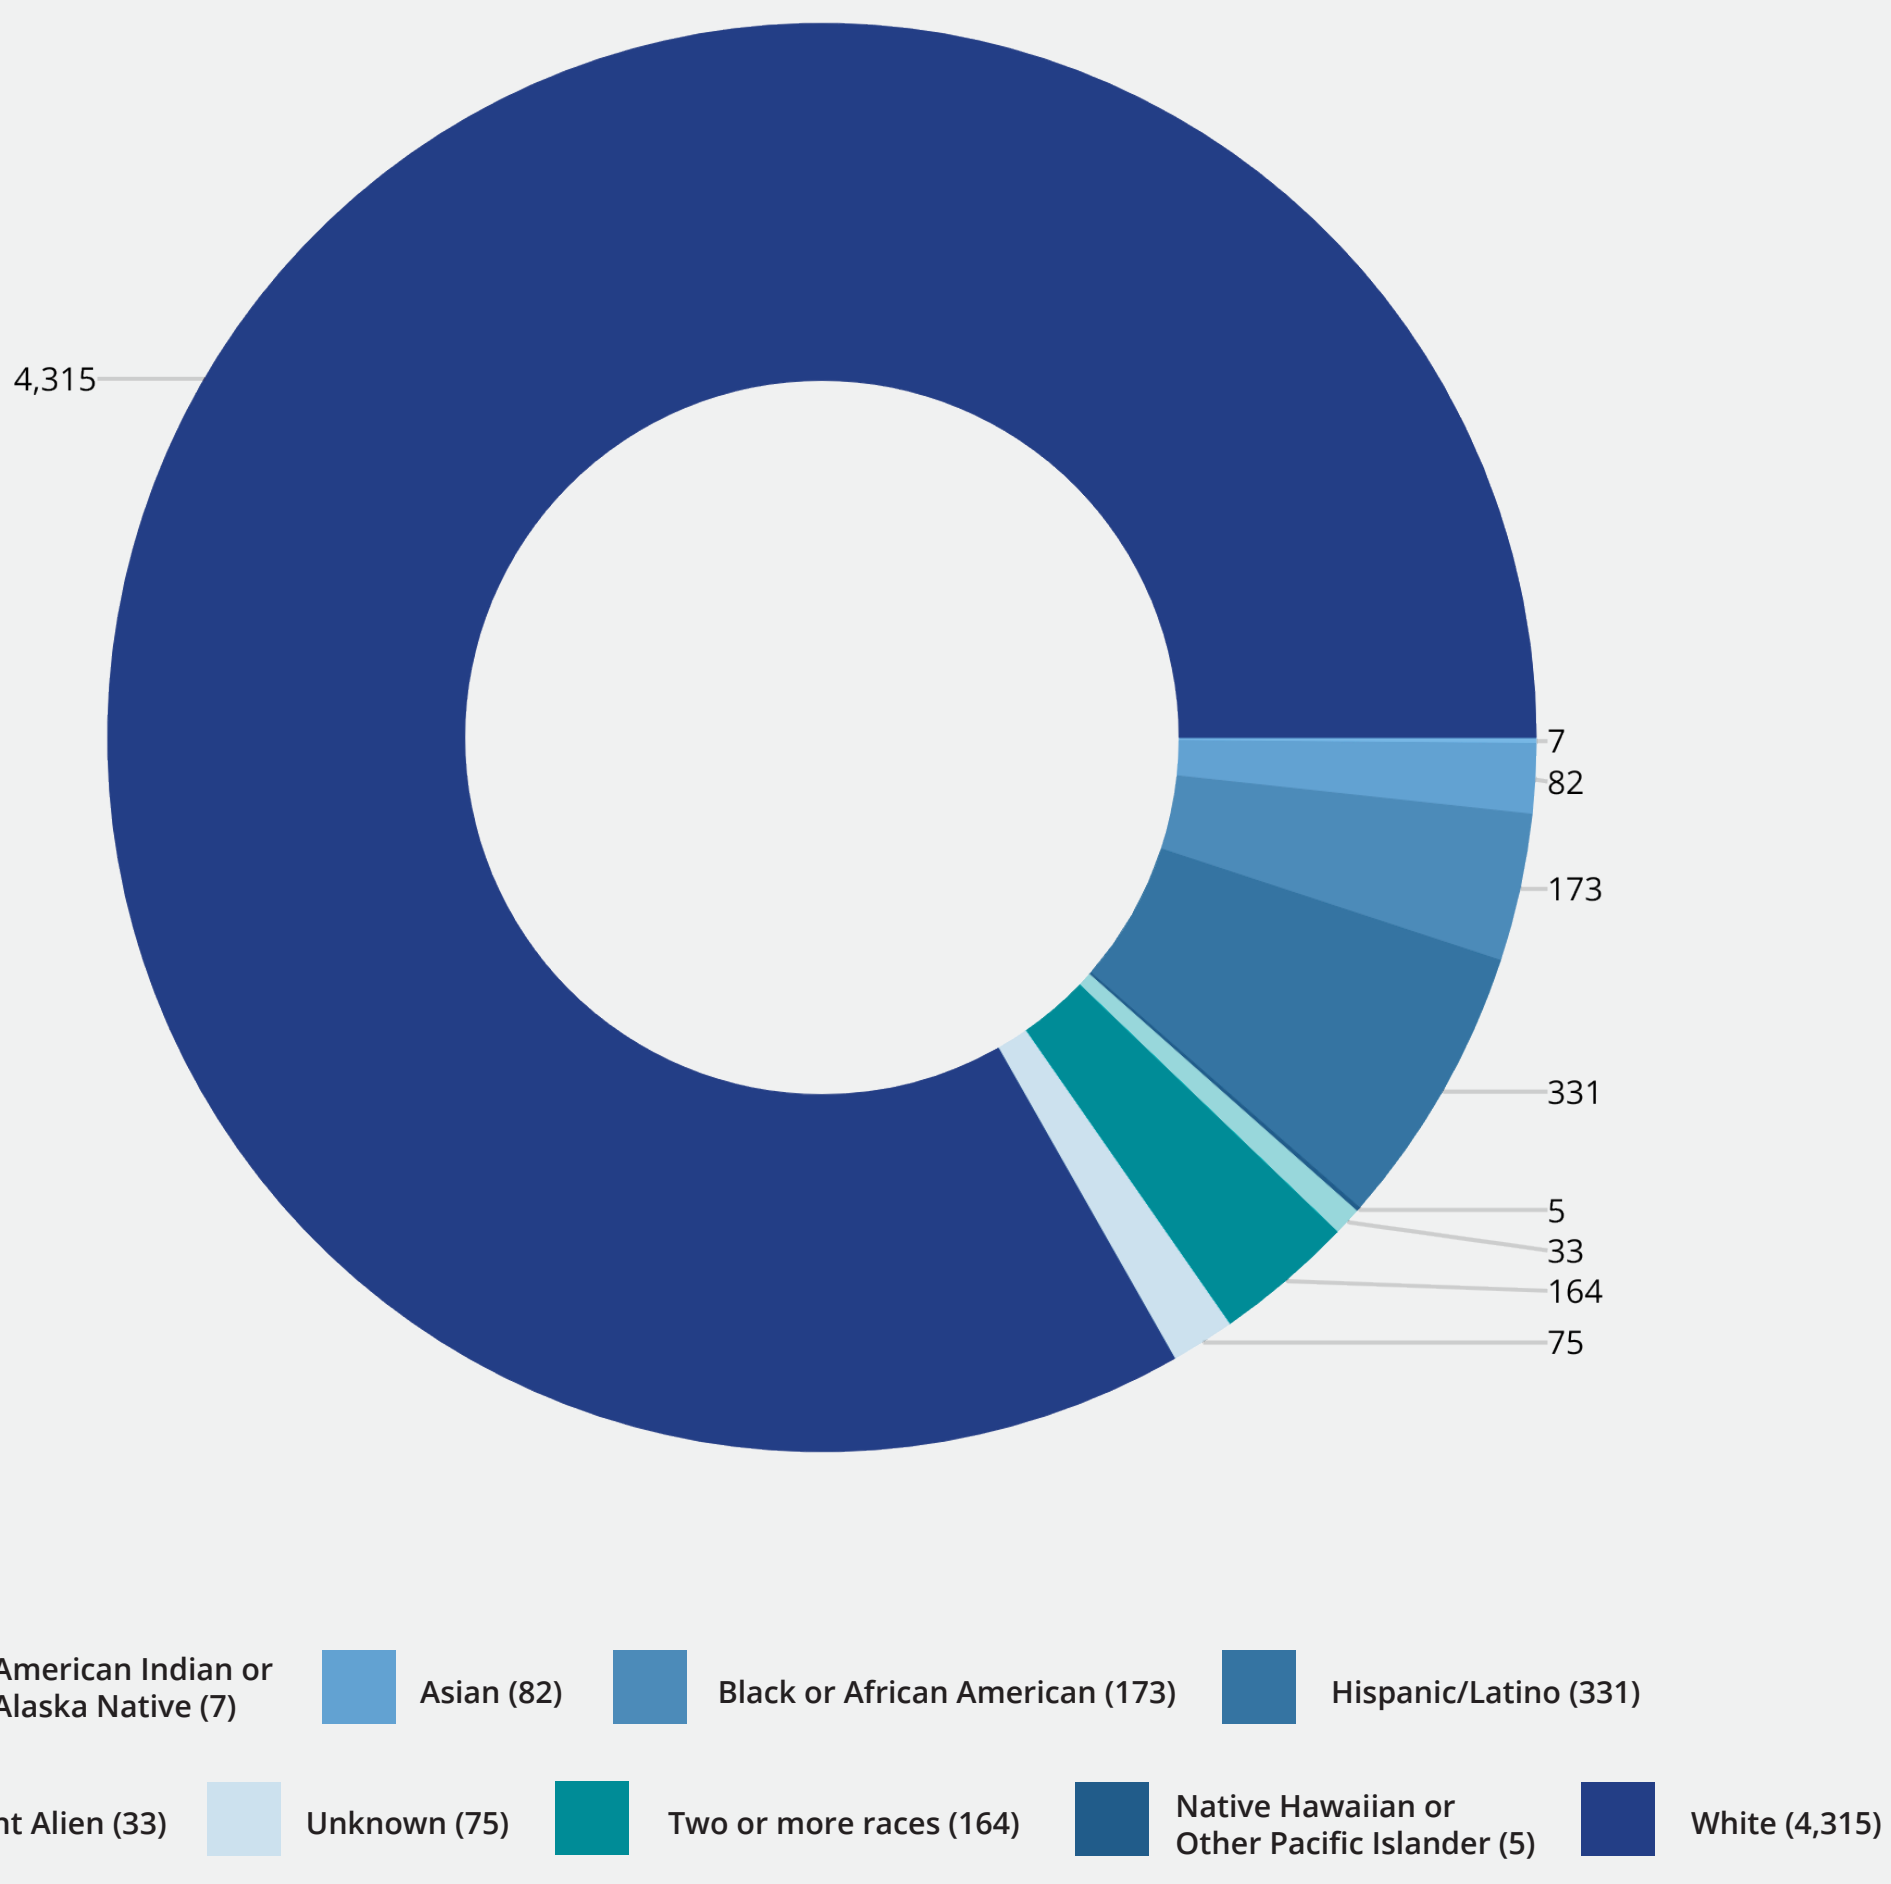

DIVERSITY DASHBOARD

2022

Undergraduate Enrollment by Race

Graduate Enrollment by Race

**Undergraduate Students
Total = 5,265**

**Graduate Students
Total = 1,050**

Full-Time Instructional Staff by Rank and Race/Ethnicity

Occupational Category by Ethnicity