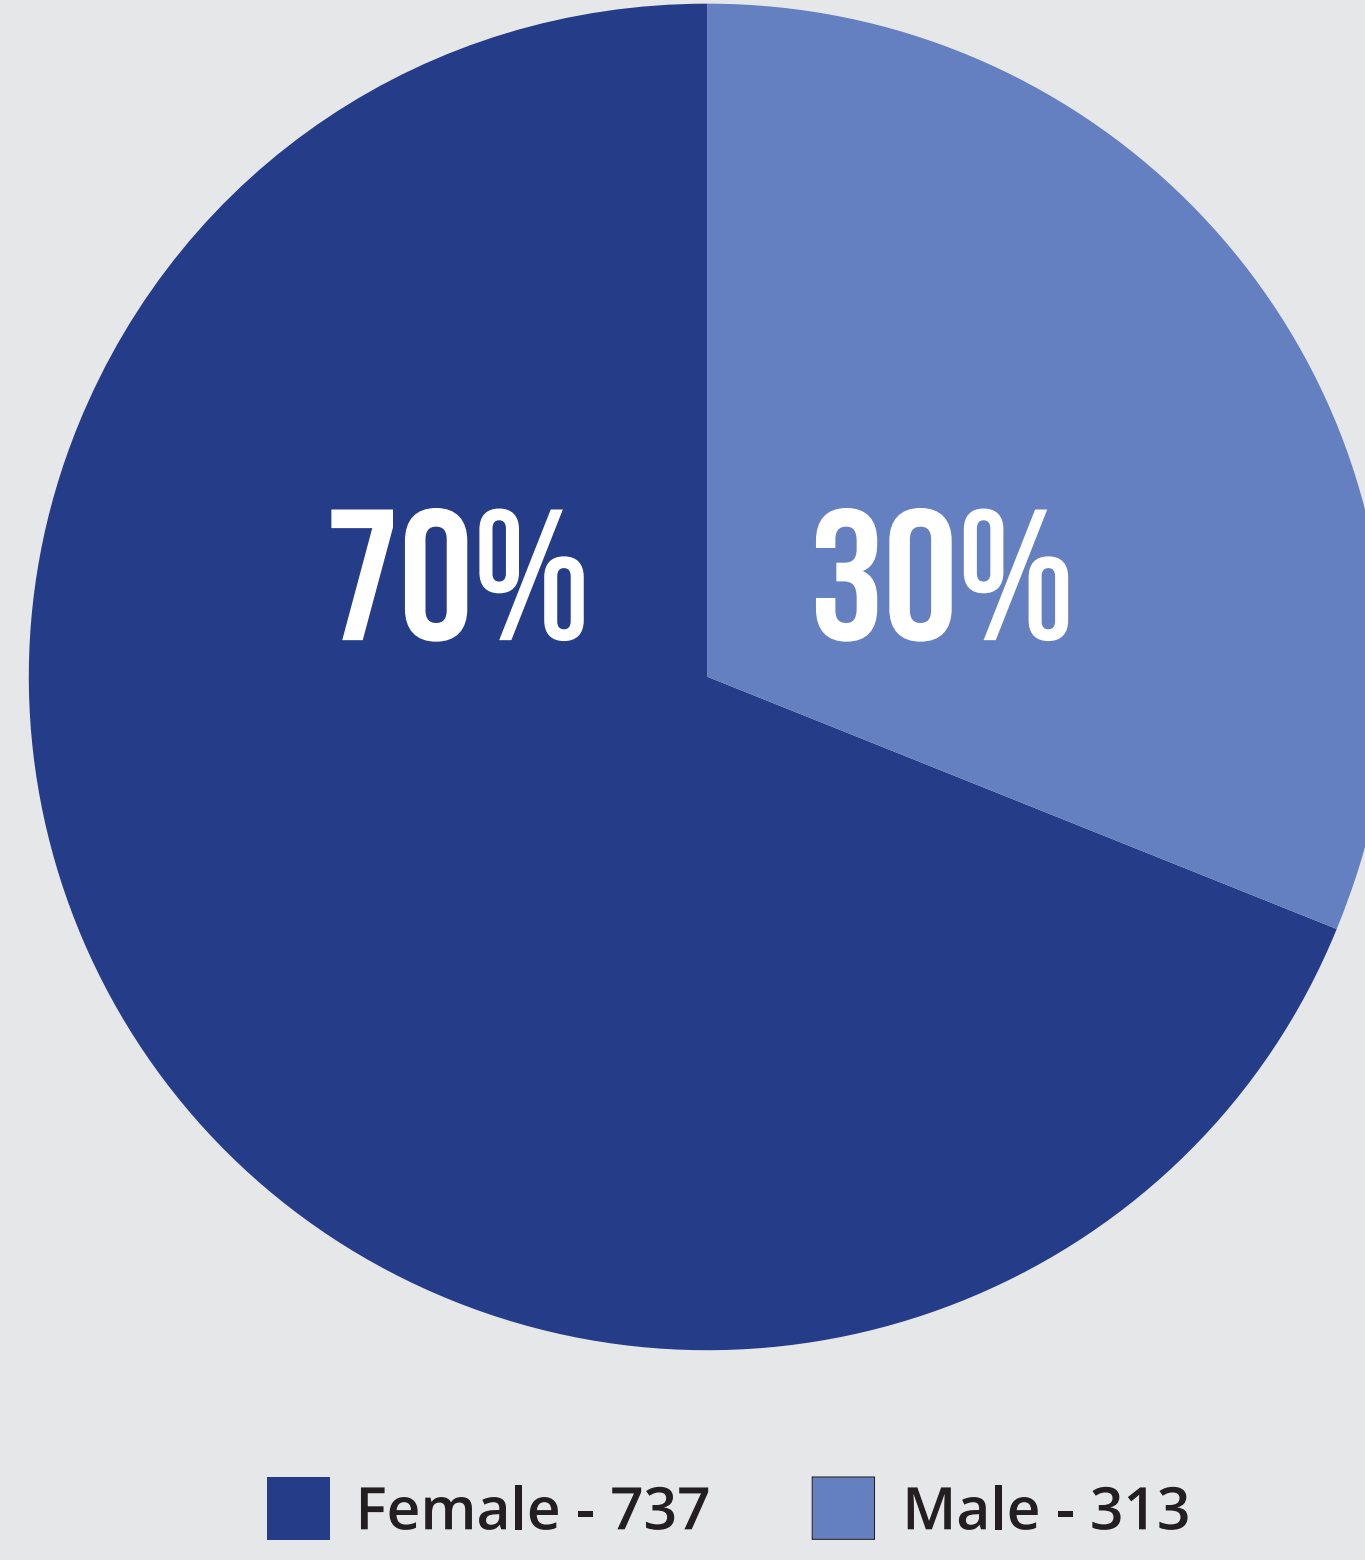

DIVERSITY DASHBOARD

2022

Undergraduate Enrollment by Race

Graduate Enrollment by Race

**Undergraduate Students
Total = 5,265**

**Graduate Students
Total = 1,050**

Full-Time Instructional Staff by Rank and Race/Ethnicity

Occupational Category by Ethnicity