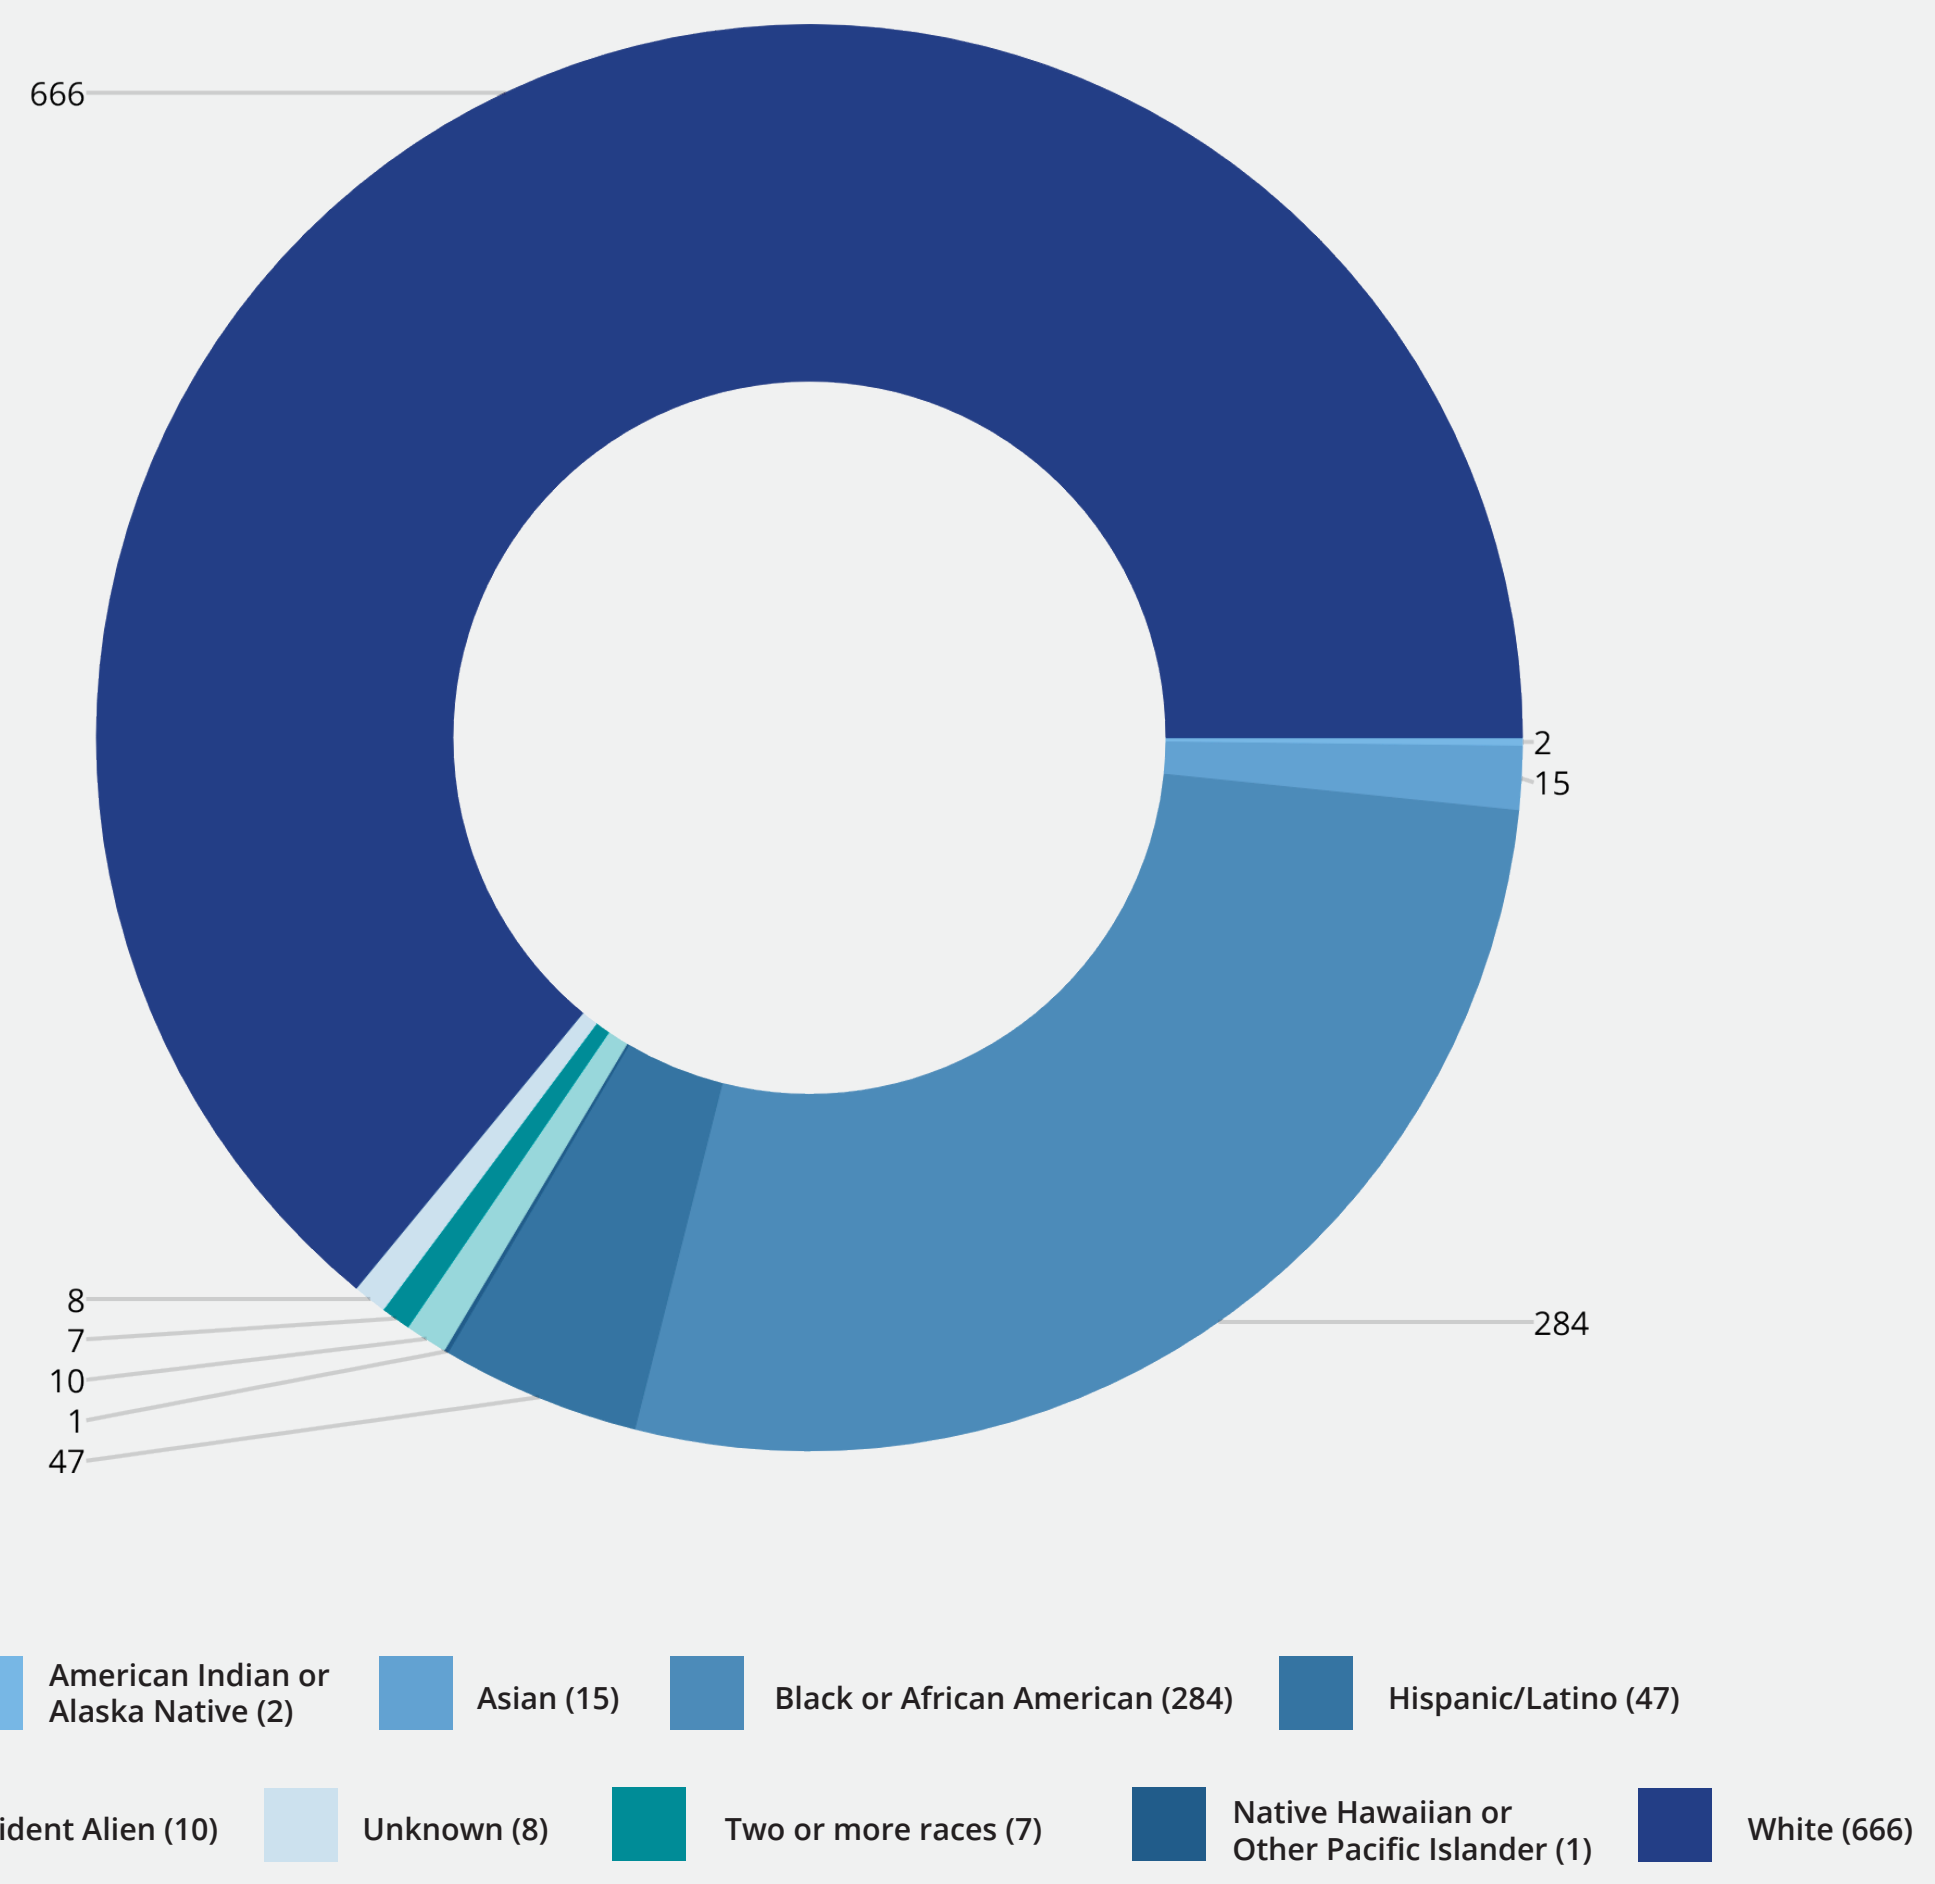

DIVERSITY DASHBOARD

2022

Undergraduate Enrollment by Race

Graduate Enrollment by Race

**Undergraduate Students
Total = 5,265**

**Graduate Students
Total = 1,050**

Full-Time Instructional Staff by Rank and Race/Ethnicity

Occupational Category by Ethnicity